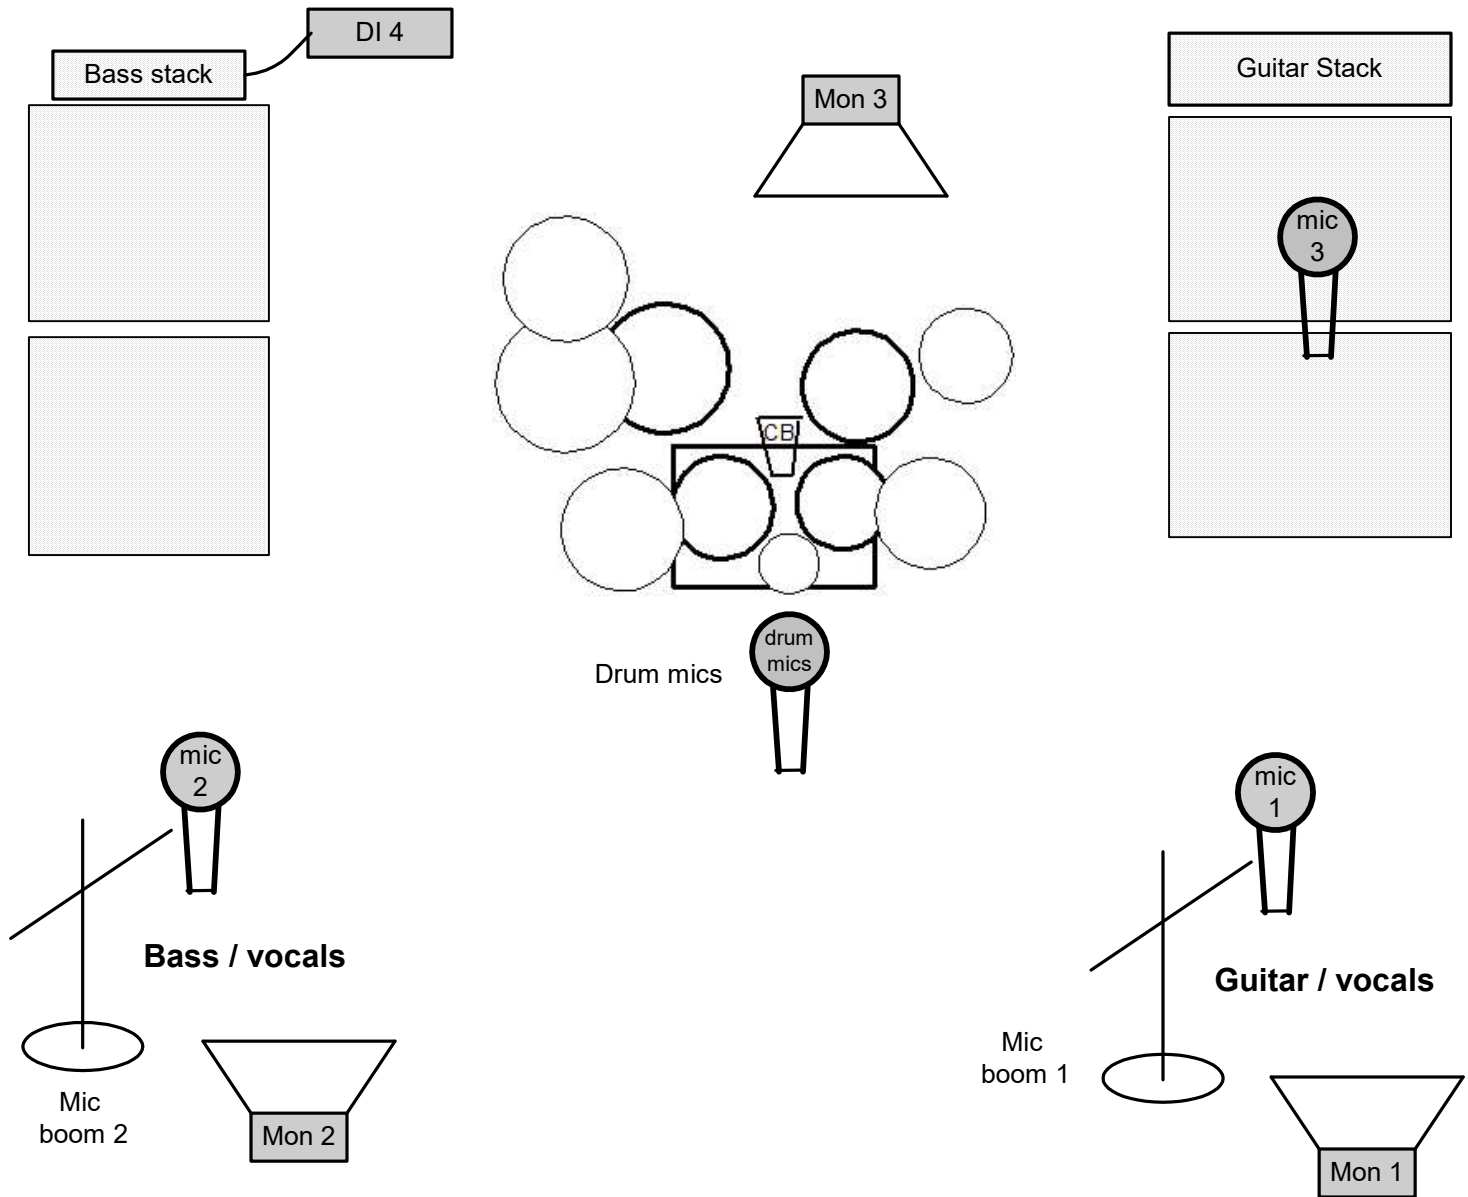

SHADOWSIDE

Stage Plot

3 piece - Bass, Drums, Guitar
2 vocals

INPUTS

- 1 Vocal Mic @ Guitar
- 2 Vocal Mic @ Bass
- 3 Instrument Mic @ Guitar Amp
- 4 DI Box @ Bass Amp
- 5 Drum mics - Kick, snare, 2 shell tom, 1 floor tom, HH, cymbals

* We will bring vocal mics